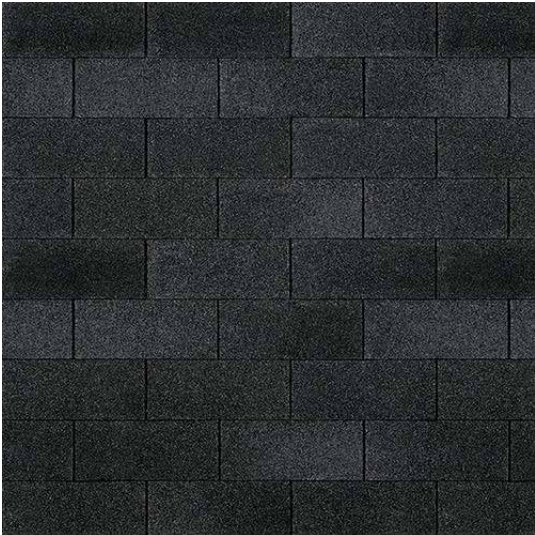

THREE TAB

ONYX BLACK

ARCHITECTURAL (UPGRADE)