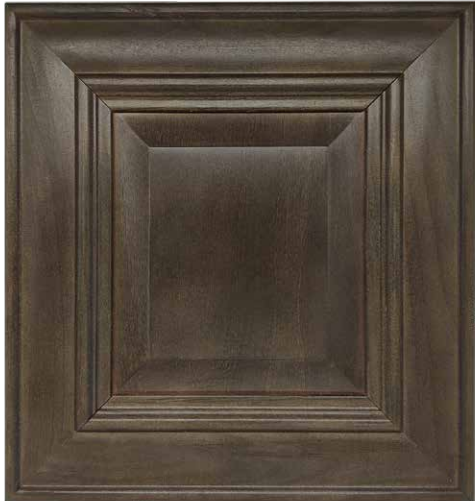

Ebusu - Raised Panel (Standard)

Rye - Raised Panel (Standard)

Nantucket - Raised Panel (Optional)

Nantucket - Beaded (Optional)

Misty VRP (Optional)

Rye VRP (Optional)

Collonade Grey (Optional)

PULL BAR
SATIN