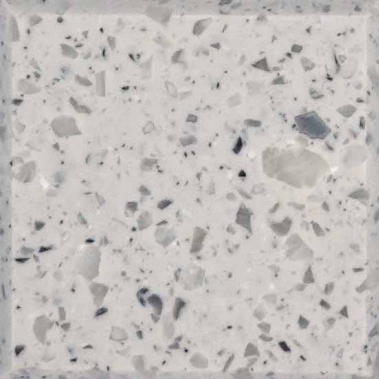

DECOR SOLID SURFACE COUNTERTOPS

GEYSER