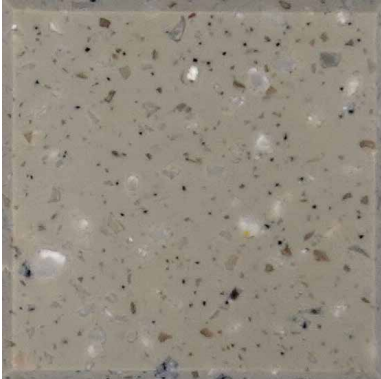

DECOR SOLID SURFACE COUNTERTOPS

LENTIL